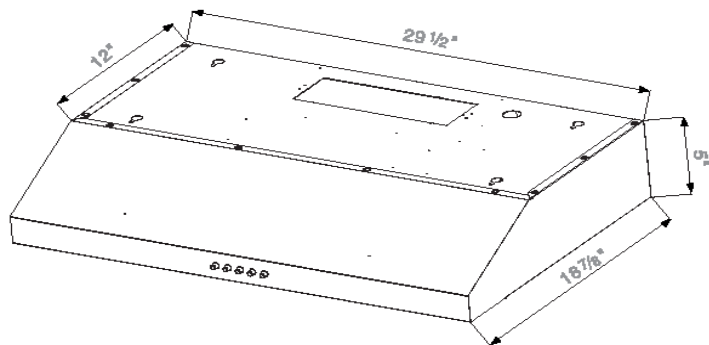

**MOTOR**

3 speed fan motor, permanently split capacitor  
Mechanical speed control

**LIGHT**

2 x LED lights, at the front

**DIMENSIONS**

29-1/2" Wide x 18-7/8" Deep x 5" High

<b>PERFORMANCE</b>					
Speed	Air flow (cfm)		Noise level (sone)	Power (w)	Amps (A)
	0.0 sp	0.1 sp			
High	208	190	11.7	60	2
Low	156	143	3.6		